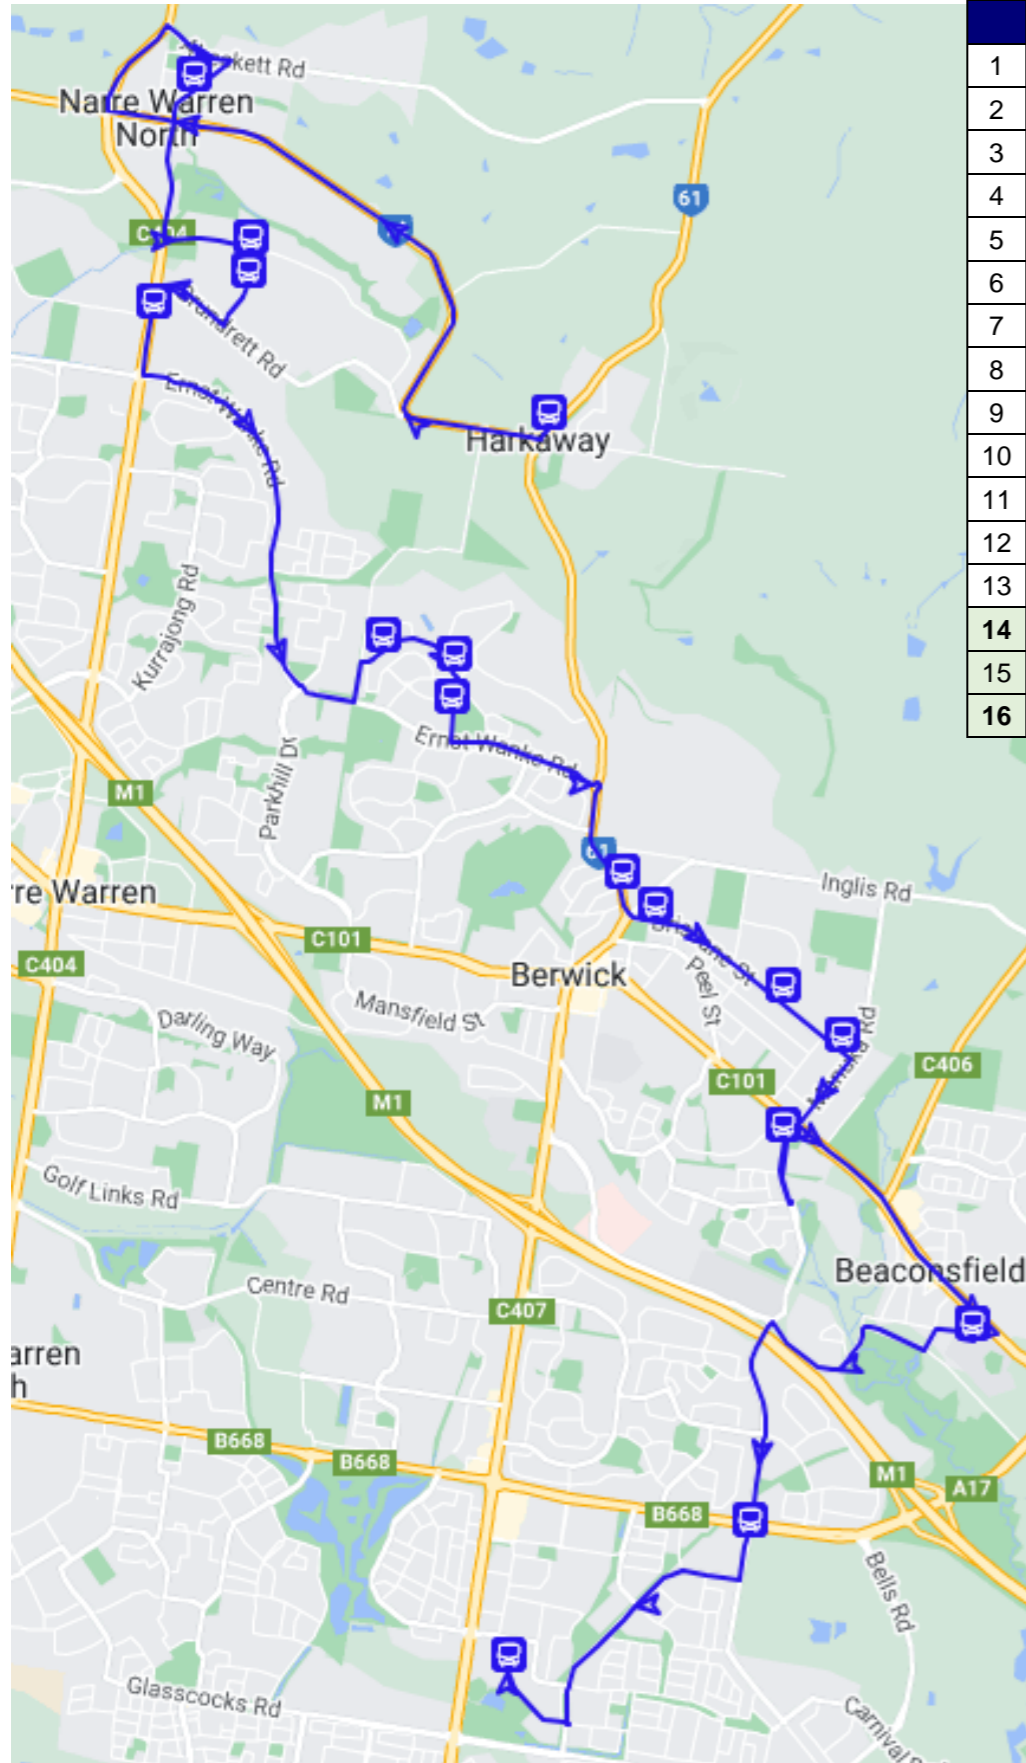

Bus 2 / Shuttle 2

[AM Bus Routes](#) | [PM Bus Routes](#)

Connects with Shuttle 5 at BEA campus which travels to OFF campus.

SFXC BUS 2 - AM			SFXC BUS 2 - PM		
1	Harkaway Rd/King Road (Harkaway)	7:17 AM	1	St Francis Xavier - Berwick Campus	3:15 PM
2	Narre Warren North Village Centre/Main St (Narre Warren North)	7:27 AM	2	Shuttle Stop: O'Shea Rd/Soldiers Rd (Berwick)	3:22 PM
3	3 Cantwell Rd (Narre Warren North)	7:33 AM	3	St Francis Xavier - Beaconsfield Campus	3:41 PM
4	15 Cantwell Rd (Narre Warren North)	7:35 AM	4	Edrington Park Dr/Bryn Mawr Blvd	3:46 PM
5	Fox Rd/Narre Warren North Rd (Narre Warren North)	7:40 AM	5	Manuka Rd/Brisbane St (Berwick)	3:48 PM
6	Bullfinch Way/Whistler Dr (Berwick)	7:45 AM	6	Sandgate Pl/Brisbane St (Berwick)	3:50 PM
7	Sittella Dr/Whistler Dr (Berwick)	7:46 AM	7	45694 - Pioneers Park/Brisbane St (Berwick)	3:53 PM
8	Bellbird Park/Bluebird Dr (Berwick)	7:47 AM	8	Harkaway Rd/Willowdene Way (Berwick)	3:54 PM
9	Russel Ave/Harkaway Rd (Berwick)	7:48 AM	9	Bellbird Park/Bluebird Dr (Berwick)	3:56 PM
10	Pioneers Park/Brisbane St (Berwick)	7:50 AM	10	Sittella Dr/Whistler Dr (Berwick)	3:58 PM
11	Howell Dr/Brisbane St (Berwick)	7:52 AM	11	Bullfinch Way/Whistler Dr (Berwick)	4:01 PM
12	Manuka Rd/Brisbane St (Berwick)	8:00 AM	12	Fox Rd/Narre Warren North Rd (Narre Warren North)	4:08 PM
13	Edrington Park Dr/Bryn Mawr Blvd	8:03 AM	13	Narre Warren North Village Centre/Main St (Narre Warren North)	4:19 PM
14	St Francis Xavier - Beaconsfield Campus	8:10 AM	14	16 Cantwell Rd (Narre Warren North)	4:25 PM
15	Shuttle Stop: O'Shea Rd/Soldiers Rd (Berwick)	8:15 AM	15	4 Cantwell Rd (Narre Warren North)	4:27 PM
16	St Francis Xavier - Berwick Campus	8:29 AM	16	King Road/Harkaway Rd (Harkaway)	4:31 PM