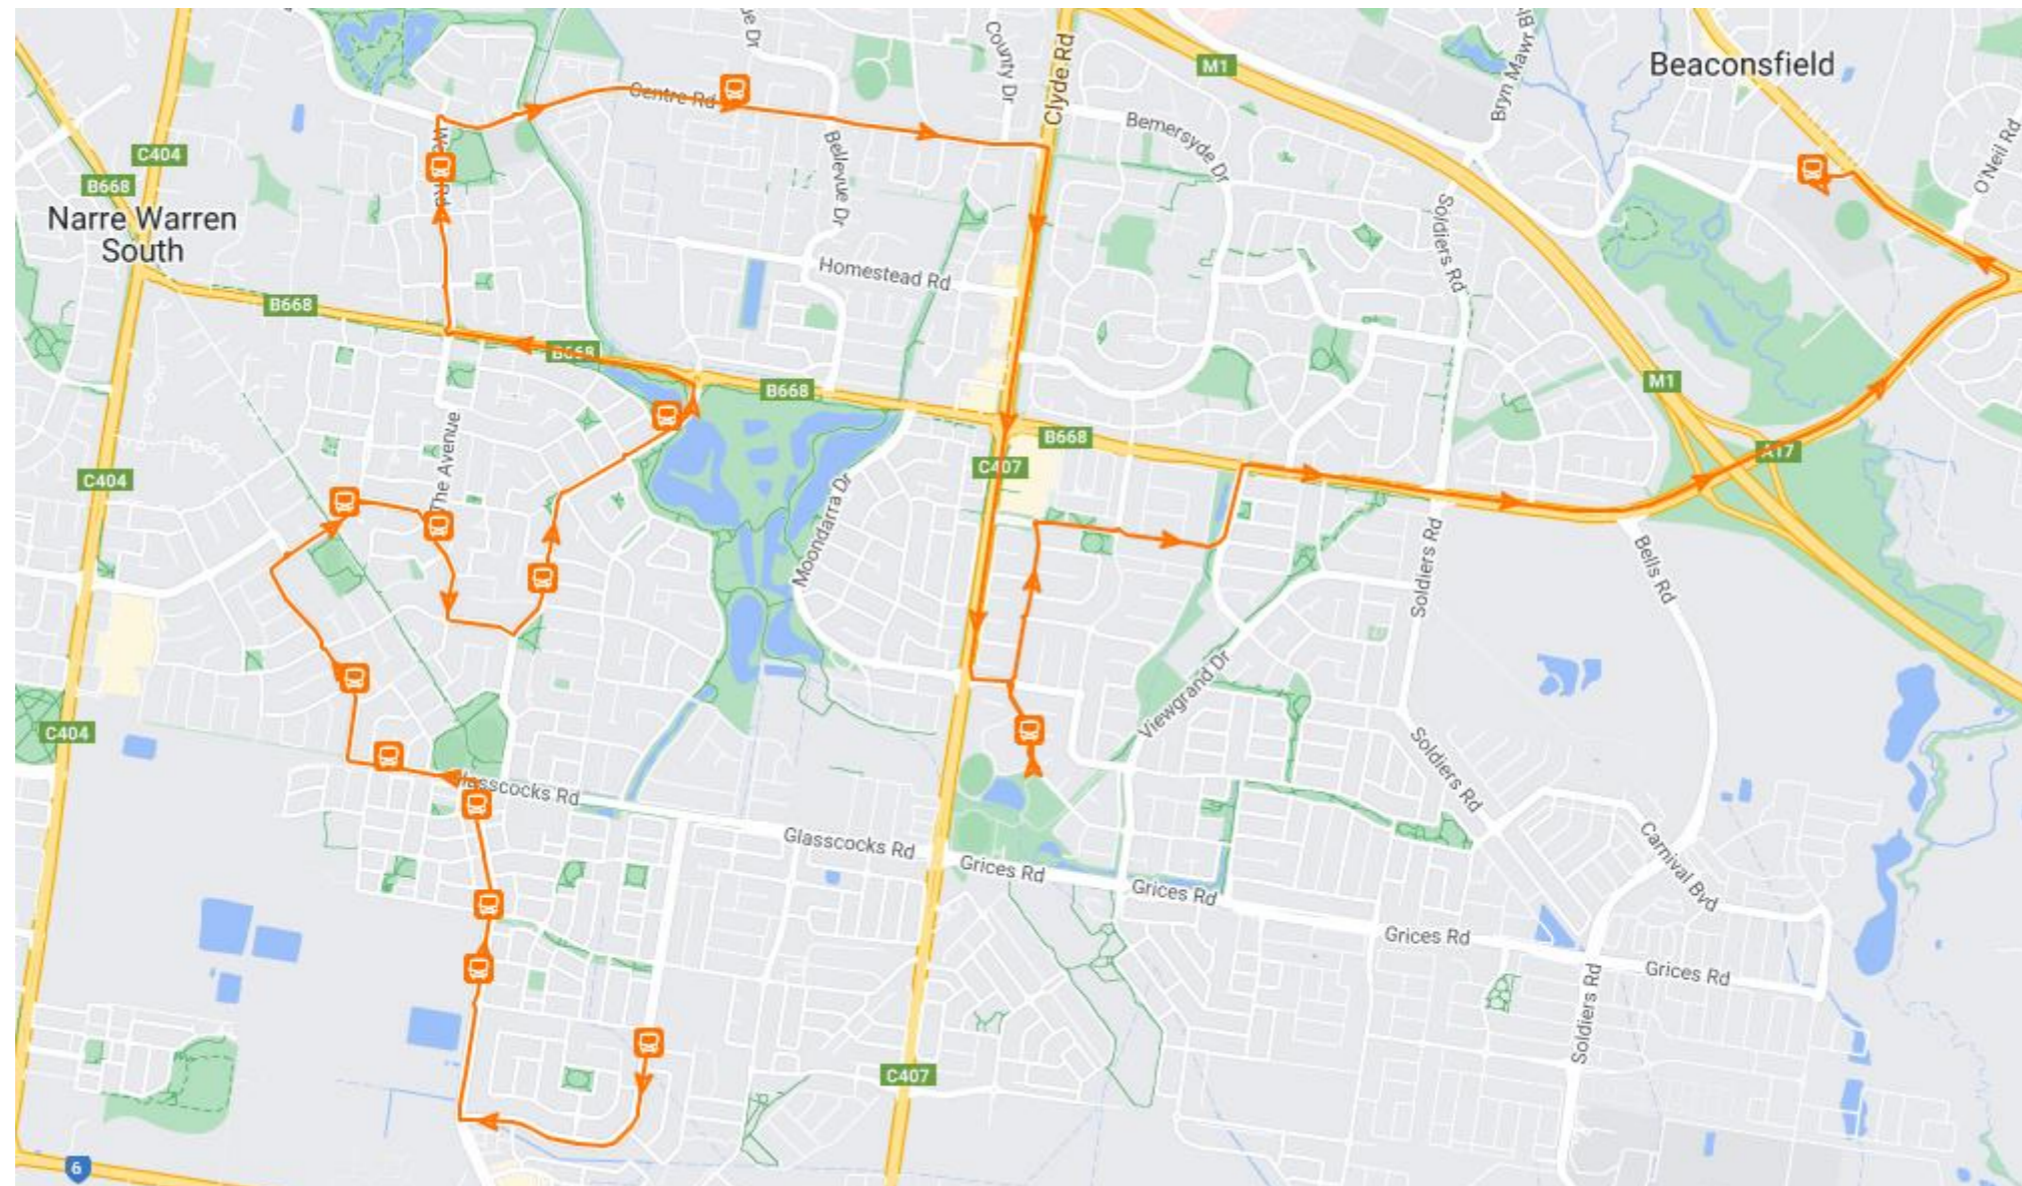

SFXC BUS 9 - AM			SFXC BUS 9 - PM		
1	Autumn Fields Dr/Mountainview Bvd (Cranbourne North)	7:36 AM	1	St Francis Xavier - Beaconsfield Campus	3:10 PM
2	Aspera Pl/William Thwaites Blvd (Cranbourne North)	7:39 AM	2	St Francis Xavier - Berwick Campus	3:25 PM
3	Alisma Blvd/William Thwaites Blvd (Cranbourne North)	7:41 AM	3	Knox St/Centre Rd (Berwick)	3:34 PM
4	Discovery Ave/William Thwaites Bvd (Cranbourne North)	7:43 AM	4	Applewood Pl/Wood Rd (Narre Warren South)	3:39 PM
5	Merrowland Ave/Glasscocks Rd (Cranbourne North)	7:45 AM	5	Louise Baille Ave/Berwick Springs Prom (Narre Warren South)	3:43 PM
6	Dorchester Dr/The Promenade (Narre Warren South)	7:46 AM	6	Berwick Springs Prom (Narre Warren South)	3:45 PM
7	Peony Crt/The Promenade (Narre Warren South)	7:48 AM	7	The Avenue/Heritage Dr (Narre Warren South)	3:48 PM
8	The Avenue/Heritage Dr (Narre Warren South)	7:57 AM	8	Wattle Gr/The Promenade (Narre Warren South)	3:51 PM
9	Braybrook Dr/Berwick Springs Prom (Narre Warren South)	8:00 AM	9	Dorchester Dr/The Promenade (Narre Warren South)	3:55 PM
10	Louise Baille Ave/Berwick Springs Prom (Narre Warren South)	8:01 AM	10	Ashmore Ave/Glasscocks Rd (Cranbourne North)	3:58 PM
11	Applewood Pl/Wood Rd (Narre Warren South)	8:06 AM	11	Discovery Ave/William Thwaites Bvd (Cranbourne North)	4:00 PM
12	Knox St/Centre Rd (Berwick)	8:11 AM	12	Alisma Blvd/William Thwaites Blvd (Cranbourne North)	4:01 PM
13	St Francis Xavier - Berwick Campus	8:25 AM	13	Aspera Pl/William Thwaites Blvd (Cranbourne North)	4:03 PM
14	St Francis Xavier - Beaconsfield Campus	8:40 AM	14	Crestway Dr/Mountainview Bvd (Cranbourne North)	4:06 PM