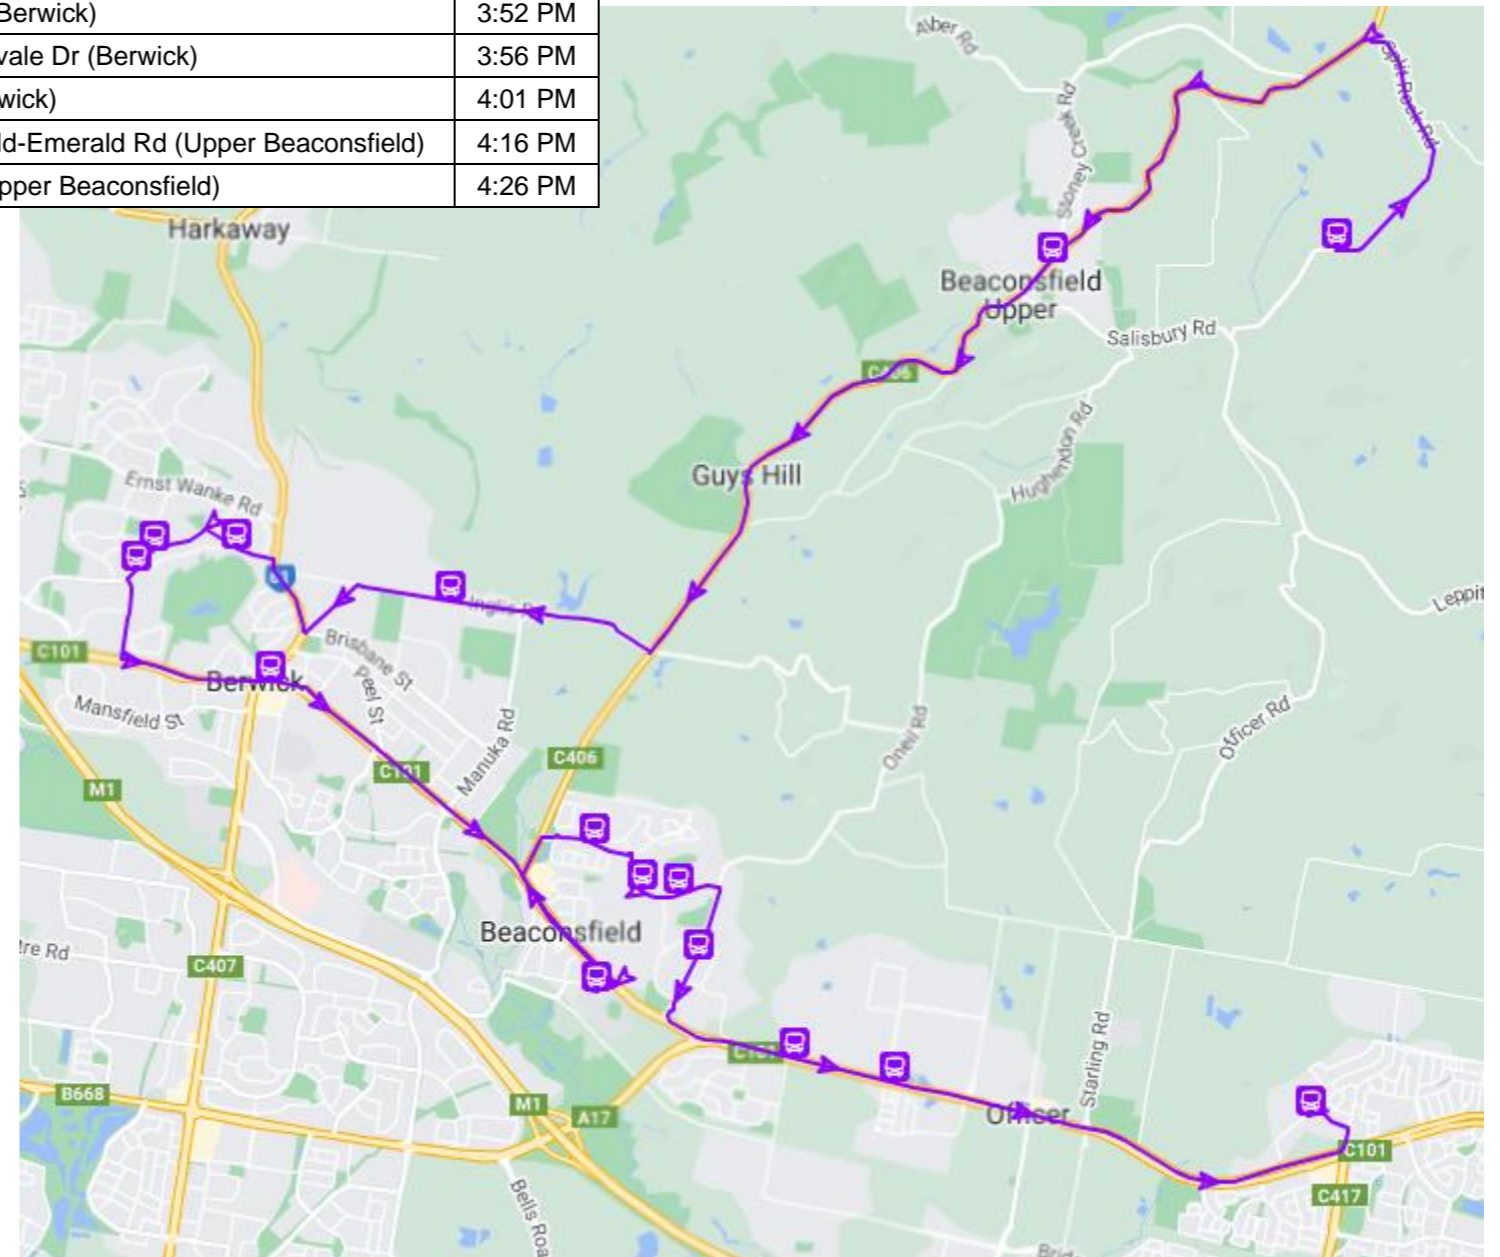

SFXC BUS 5 - AM			SFXC BUS 5 - PM		
1	Kitchen Rd/Split Rock Rd (Upper Beaconsfield)	7:26 AM	1	St Francis Xavier - Officer Campus	3:10 PM
2	John William Crt/Beaconsfield-Emerald Rd (Upper Beaconsfield)	7:34 AM	2	Shuttle Stop: Timbertop Blvd/Princes Hwy (Officer)	3:19 PM
3	Lightwood Crt/Inglis Rd (Berwick)	7:47 AM	3	Shuttle Stop: Brunt Rd/Princes Hwy (Officer)	3:22 PM
4	Wilson Botanic Park/Bournevale Dr (Berwick)	7:52 AM	4	Shuttle Stop: Beaconhill Dr/O'Neil Rd (Beaconsfield)	3:27 PM
5	Barellan Mews/Avebury Dr (Berwick)	7:55 AM	5	Shuttle Stop: Crestview Dr/Timberside Dr (Beaconsfield)	3:31 PM
6	Grenville Ct/Avebury Dr (Berwick)	7:55 AM	6	Shuttle Stop: Hillview Crt/Timberside Dr (Beaconsfield)	3:33 PM
7	Berwick Village SC/High Street (Berwick)	8:00 AM	7	Shuttle Stop: Manor Way/Fieldstone Blvd (Beaconsfield)	3:35 PM
8	St Francis Xavier - Beaconsfield Campus	8:10 AM	8	St Francis Xavier - Beaconsfield Campus	3:41 PM
9	Shuttle Stop: Manor Way/Fieldstone Blvd (Beaconsfield)	8:14 AM	9	Berwick Village SC/High Street (Berwick)	3:50 PM
10	Shuttle Stop: Patrick Pl/Timberside Dr (Beaconsfield)	8:14 AM	10	Grenville Ct/Avebury Dr (Berwick)	3:52 PM
11	Shuttle Stop: Crestview Dr/Timberside Dr (Beaconsfield)	8:16 AM	11	Barellan Mews/Avebury Dr (Berwick)	3:52 PM
12	Shuttle Stop: Beaconhill Dr/O'Neil Rd (Beaconsfield)	8:18 AM	12	Wilson Botanic Park/Bournevale Dr (Berwick)	3:56 PM
13	Shuttle Stop: Whiteside Rd/Princes Hwy (Officer)	8:21 AM	13	Lightwood Crt/Inglis Rd (Berwick)	4:01 PM
14	Shuttle Stop: Timbertop Dr/Princes Hwy (Officer)	8:23 AM	14	John William Crt/Beaconsfield-Emerald Rd (Upper Beaconsfield)	4:16 PM
15	St Francis Xavier - Officer Campus	8:40 AM	15	Kitchen Rd/Split Rock Rd (Upper Beaconsfield)	4:26 PM