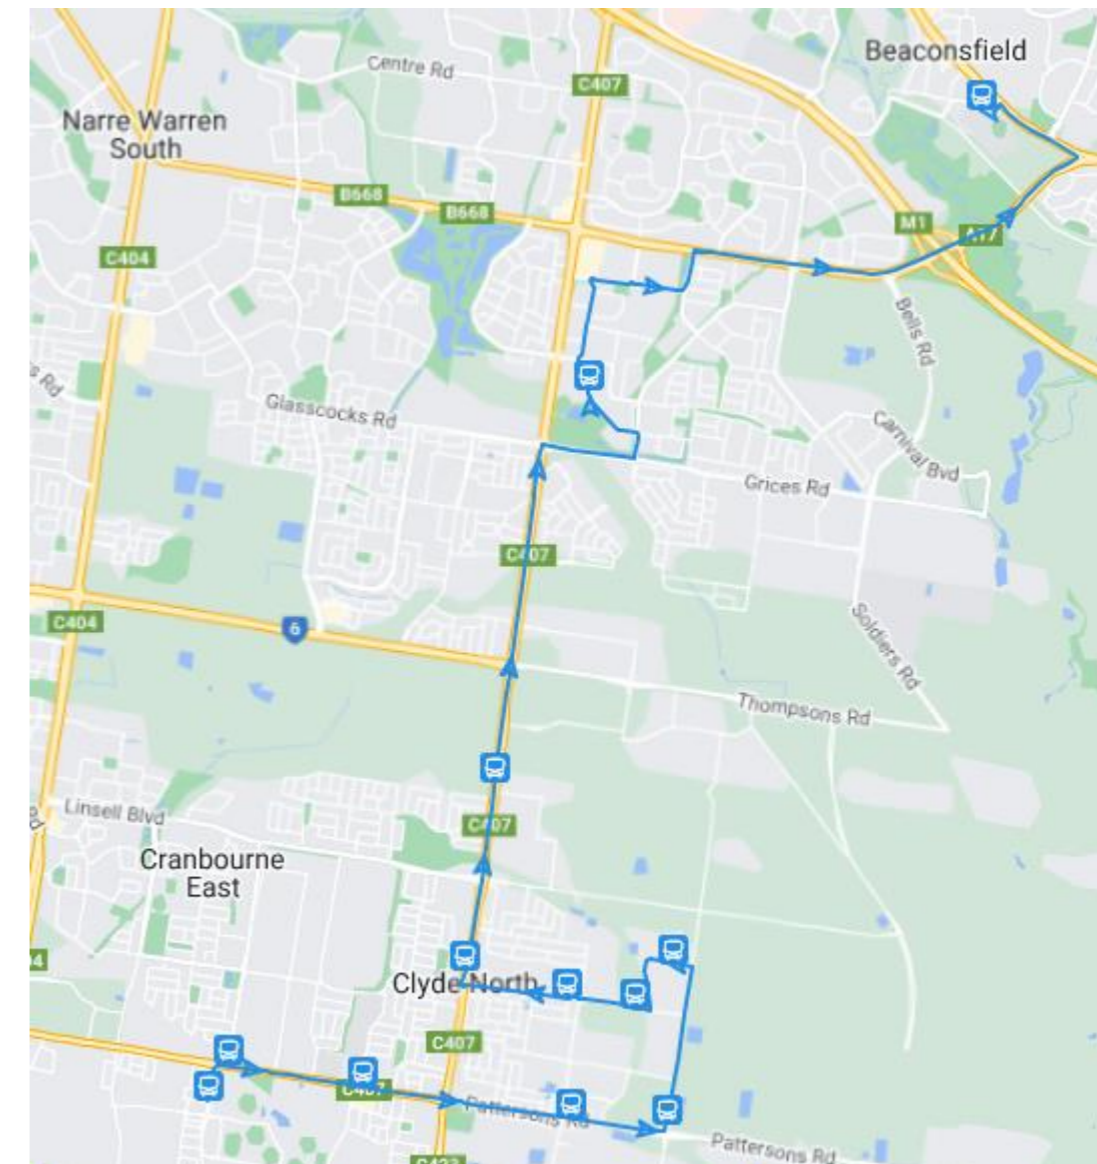

Bus 8 / Shuttle 8

[AM Bus Routes](#) | [PM Bus Routes](#)

Connects with Shuttle 10 at BER campus which travels to OFF campus.

SFXC BUS 8 - AM			SFXC BUS 8 - PM		
1	Casey Fields Blvd (Cranbourne East)	7:27 AM	1	St Francis Xavier - Beaconsfield Campus	3:10 PM
2	Casey Fields Blvd/Berwick-Cranbourne Rd (Cranbourne East)	7:29 AM	2	St Francis Xavier - Berwick Campus	3:30 PM
3	Shopping on Clyde/Berwick Cranbourne Rd (Cranbourne East)	7:34 AM	3	Plymouth Blvd/Berwick-Cranbourne Rd (Clyde North)	3:45 PM
4	Thoroughbred Dr/Pattersons Rd (Clyde North)	7:38 AM	4	Berwick-Cranbourne Rd/Heather Grove (Clyde North)	3:49 PM
5	Pattersons Rd/Tucker Rd (Clyde North)	7:40 AM	5	Ritchie Dr Dr/Heather Gr (Clyde North)	3:51 PM
6	Majorca Dr/Azzam St (Clyde North)	7:41 AM	6	Domingo Ave/Heather Grove (Clyde North)	3:52 PM
7	Domingo Ave/Heather Grove (Clyde North)	7:43 AM	7	Majorca Dr/Azzam St (Clyde North)	3:55 PM
8	Halliburton Dr/Heather Gr (Clyde North)	7:46 AM	8	Tuckers Rd/Pattersons Rd (Clyde North)	3:58 PM
9	Heather Grove/Berwick-Cranbourne Rd (Clyde North)	7:50 AM	9	Hartleigh St/Pattersons Rd (Clyde North)	3:58 PM
10	Plymouth Blvd/Berwick-Cranbourne Rd (Clyde North)	7:54 AM	10	Shopping on Clyde/Berwick Cranbourne Rd (Cranbourne East)	4:00 PM
11	St Francis Xavier - Berwick Campus	8:15 AM	11	Casey Fields Blvd (Cranbourne East)	4:05 PM
12	St Francis Xavier - Beaconsfield Campus	8:29 AM	12	Casey Fields Blvd/Berwick-Cranbourne Rd (Cranbourne East)	4:11 PM