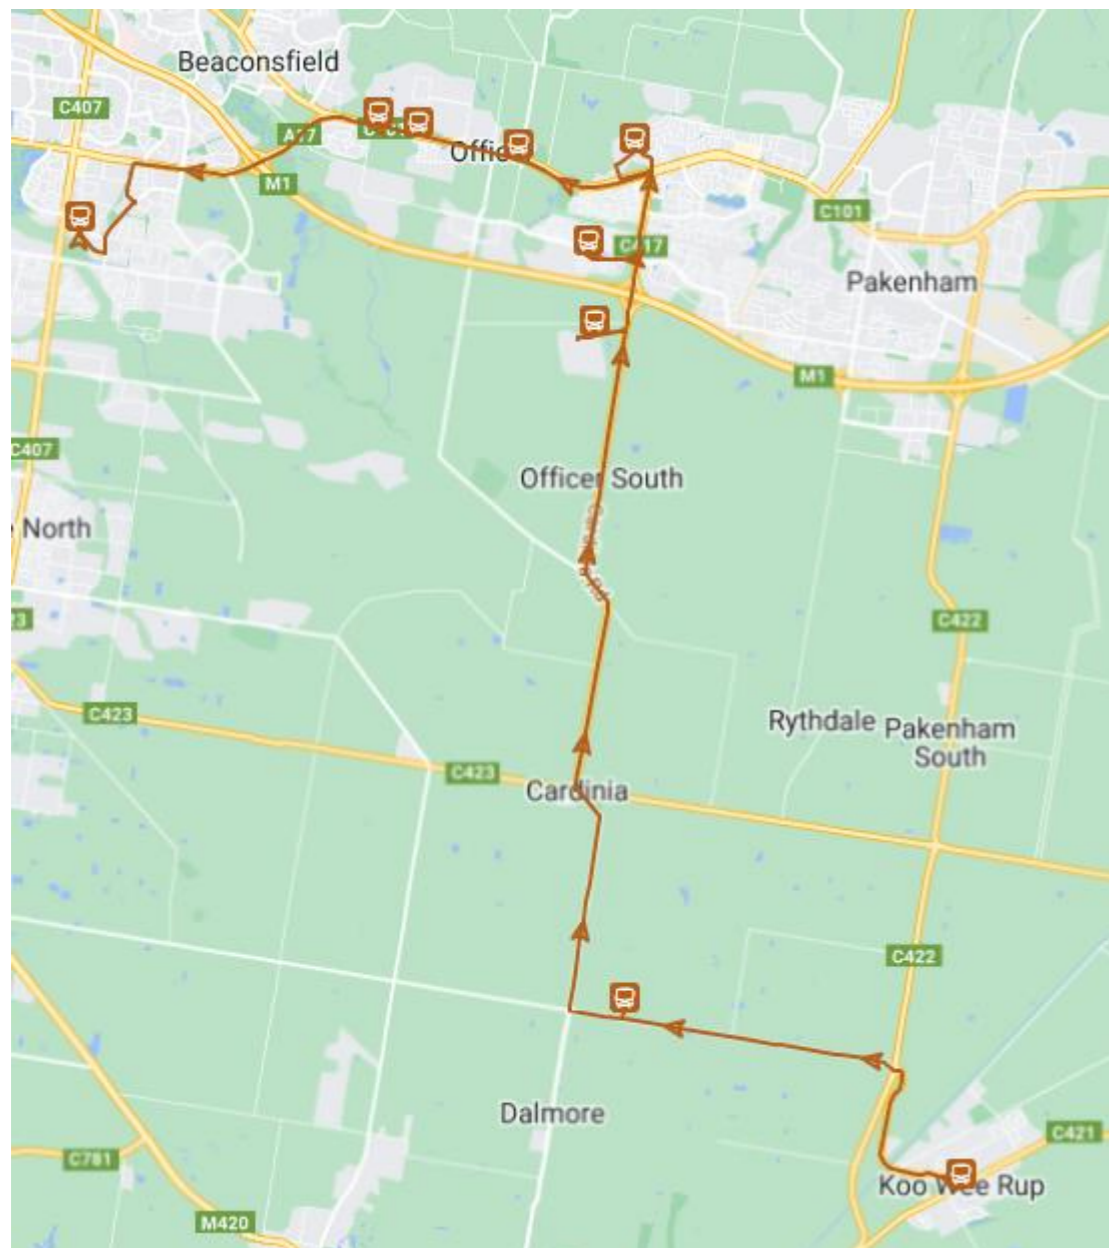

Bus 11 / Shuttle 11

[AM Bus Routes](#) | [PM Bus Routes](#)

Connects with Shuttle 6 at OFF campus which travels BEA campus.

SFXC BUS 11 - AM			SFXC BUS 11 - PM		
1	Koo Wee Rup Clock Tower Bus Interchange (Koo Wee Rup)	7:37 AM	1	St Francis Xavier - Berwick Campus	3:10 PM
2	Manks Rd/Rices Rd (Dalmore)	7:46 AM	2	Shuttle Stop: Whiteside Rd/Princes Hwy (Officer)	3:18 PM
3	Centenary Bvd Service Rd (Officer South)	7:57 AM	3	Shuttle Stop: Timbertop Blvd/Princes Hwy (Officer)	3:19 PM
4	Wonder St/accord Ave (Officer)	8:06 AM	4	Shuttle Stop: McMullen Rd/Princes Hwy (Officer)	3:22 PM
5	St Francis Xavier - Officer Campus	8:15 AM	5	St Francis Xavier - Officer Campus	3:30 PM
6	Shuttle Stop: Officer Recreation Reserve/Princes Hwy (Officer)	8:21 AM	6	Saffron Ave/Bridge Rd (Officer)	3:38 PM
7	Shuttle Stop: Timbertop Bvd/Princes Hwy (Officer)	8:27 AM	7	Centenary Bvd Service Rd (Officer South)	3:45 PM
8	Shuttle Stop: Whiteside Rd/Princes Hwy (Officer)	8:29 AM	8	Manks Rd/Rices Rd (Dalmore)	3:59 PM
9	St Francis Xavier - Berwick Campus	8:40 AM	9	Koo Wee Rup Clock Tower Bus Interchange (Koo Wee Rup)	4:09 PM