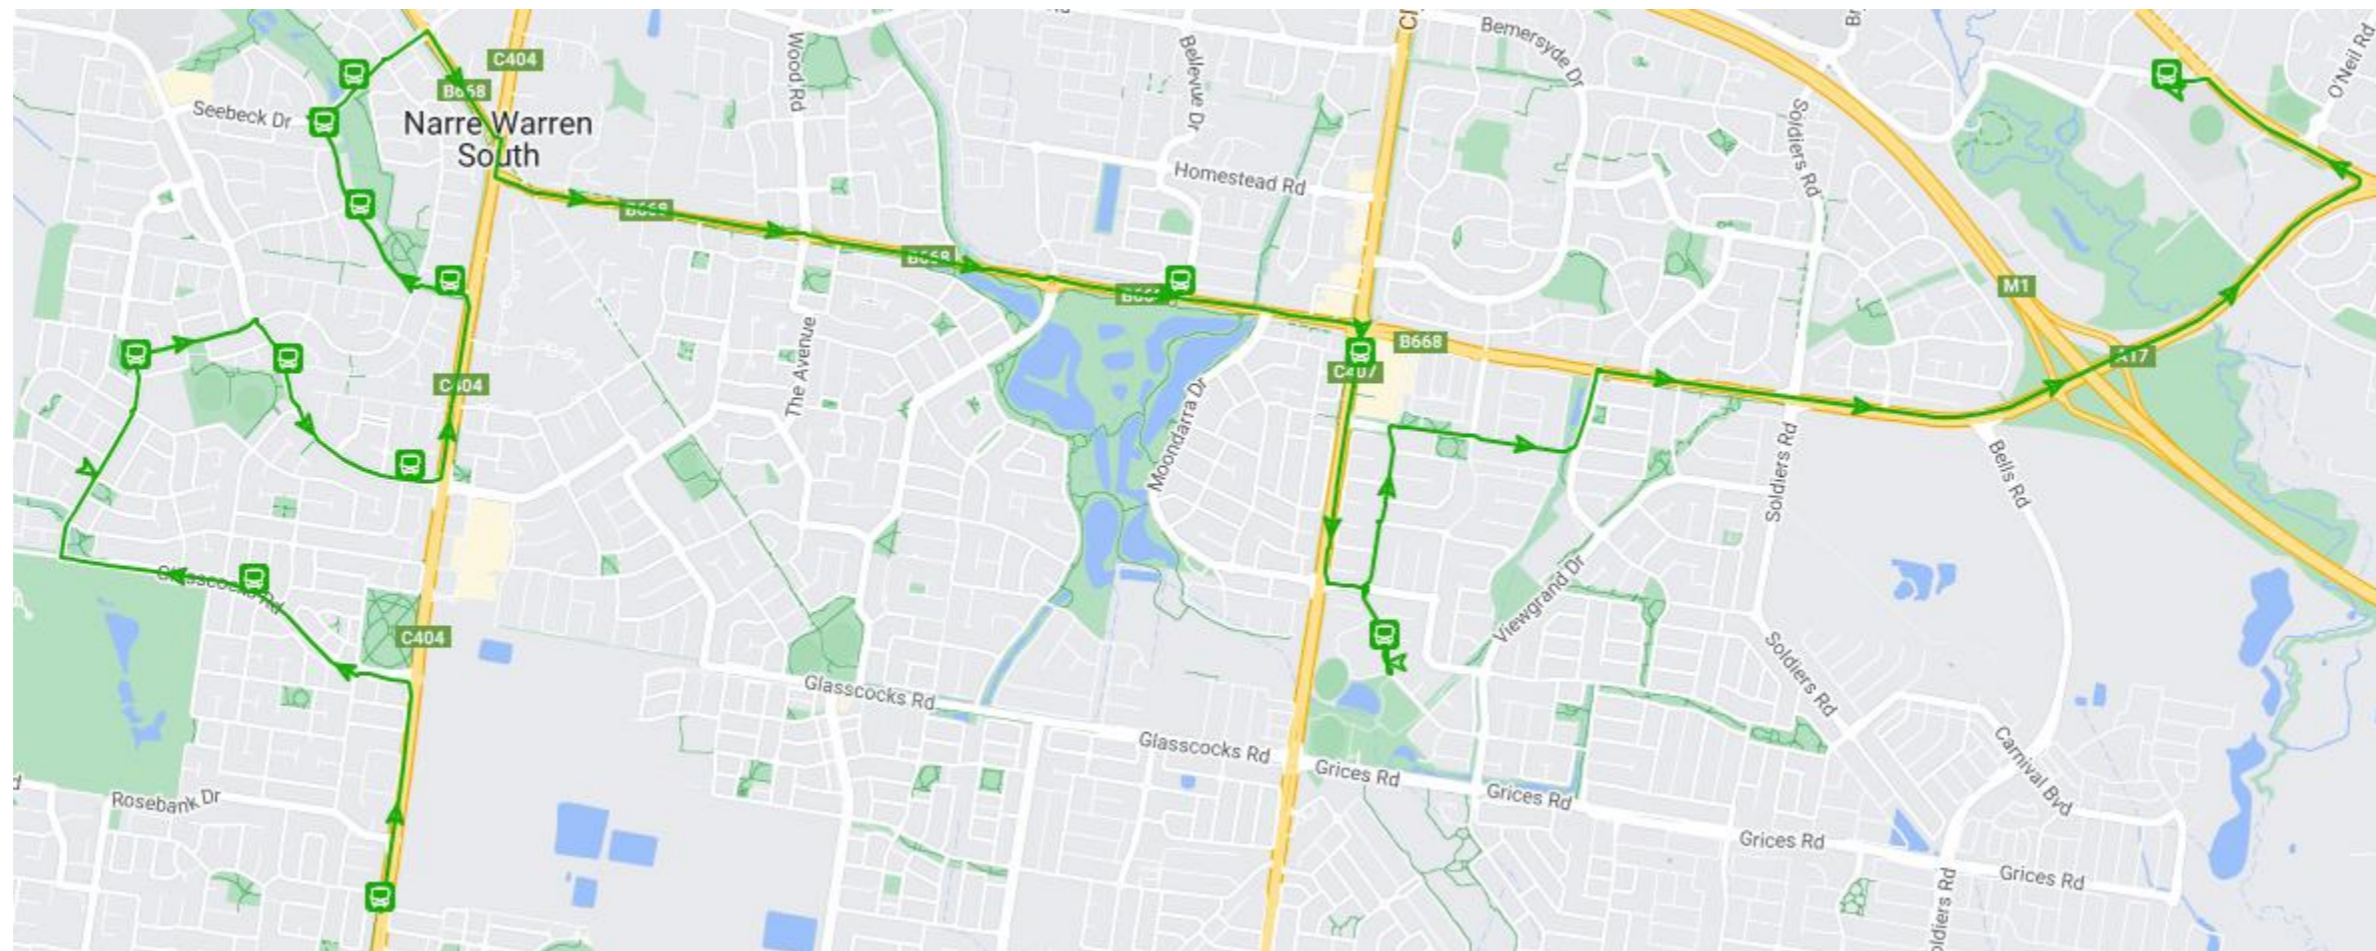

SFXC BUS 7 - AM			SFXC BUS 7 - PM		
1	Hamilton Dr/Narre Warren Rd (Cranbourne North)	7:51 AM	1	St Francis Xavier - Beaconsfield Campus	3:10 PM
2	Trevino Way/Glasscocks Rd (Cranbourne North)	7:54 AM	2	St Francis Xavier - Berwick Campus	3:25 PM
3	Strathaird Dr/Sherwood Rd (Narre Warren South)	7:57 AM	3	Clyde Rd/Greaves Rd (Berwick)	3:32 PM
4	Strathaird Reserve/Ormond Rd (Narre Warren South)	7:59 AM	4	Domain Dr/Greaves Rd (Berwick)	3:33 PM
5	Tangerine Dr/Ormond Rd (Narre Warren South)	8:01 AM	5	Narre Warren-Cranbourne Rd/Baringa Park Dr (Narre Warren South)	3:43 PM
6	Narre Warren-Cranbourne Rd/Baringa Park Dr (Narre Warren South)	8:04 AM	6	Raleigh Dr/Baringa Park Dr (Narre Warren South)	3:45 PM
7	Raleigh Dr/Baringa Park Dr (Narre Warren South)	8:06 AM	7	Abercairn Dr/Baringa Park Dr (Narre Warren South)	3:46 PM
8	Abercairn Dr/Baringa Park Dr (Narre Warren South)	8:07 AM	8	River Gum Creek Reserve/Seebeck Dr (Narre Warren South)	3:47 PM
9	Berwick Springs Promenade/Louise Baille Ave (Berwick)	8:09 AM	9	Tangerine Dr/Ormond Rd (Narre Warren South)	3:52 PM
10	Domain Dr/Greaves Rd (Berwick)	8:17 AM	10	Strathaird Reserve/Ormond Rd (Narre Warren South)	3:54 PM
11	Clyde Rd/Greaves Rd (Berwick)	8:18 AM	11	Strathaird Dr/Sherwood Rd (Narre Warren South)	3:56 PM
12	St Francis Xavier - Berwick Campus	8:25 AM	12	Trevino Way/Glasscocks Rd (Cranbourne North)	4:00 PM
13	St Francis Xavier - Beaconsfield Campus	8:40 AM	13	Hamilton Dr/Narre Warren Rd (Cranbourne North)	4:03 PM