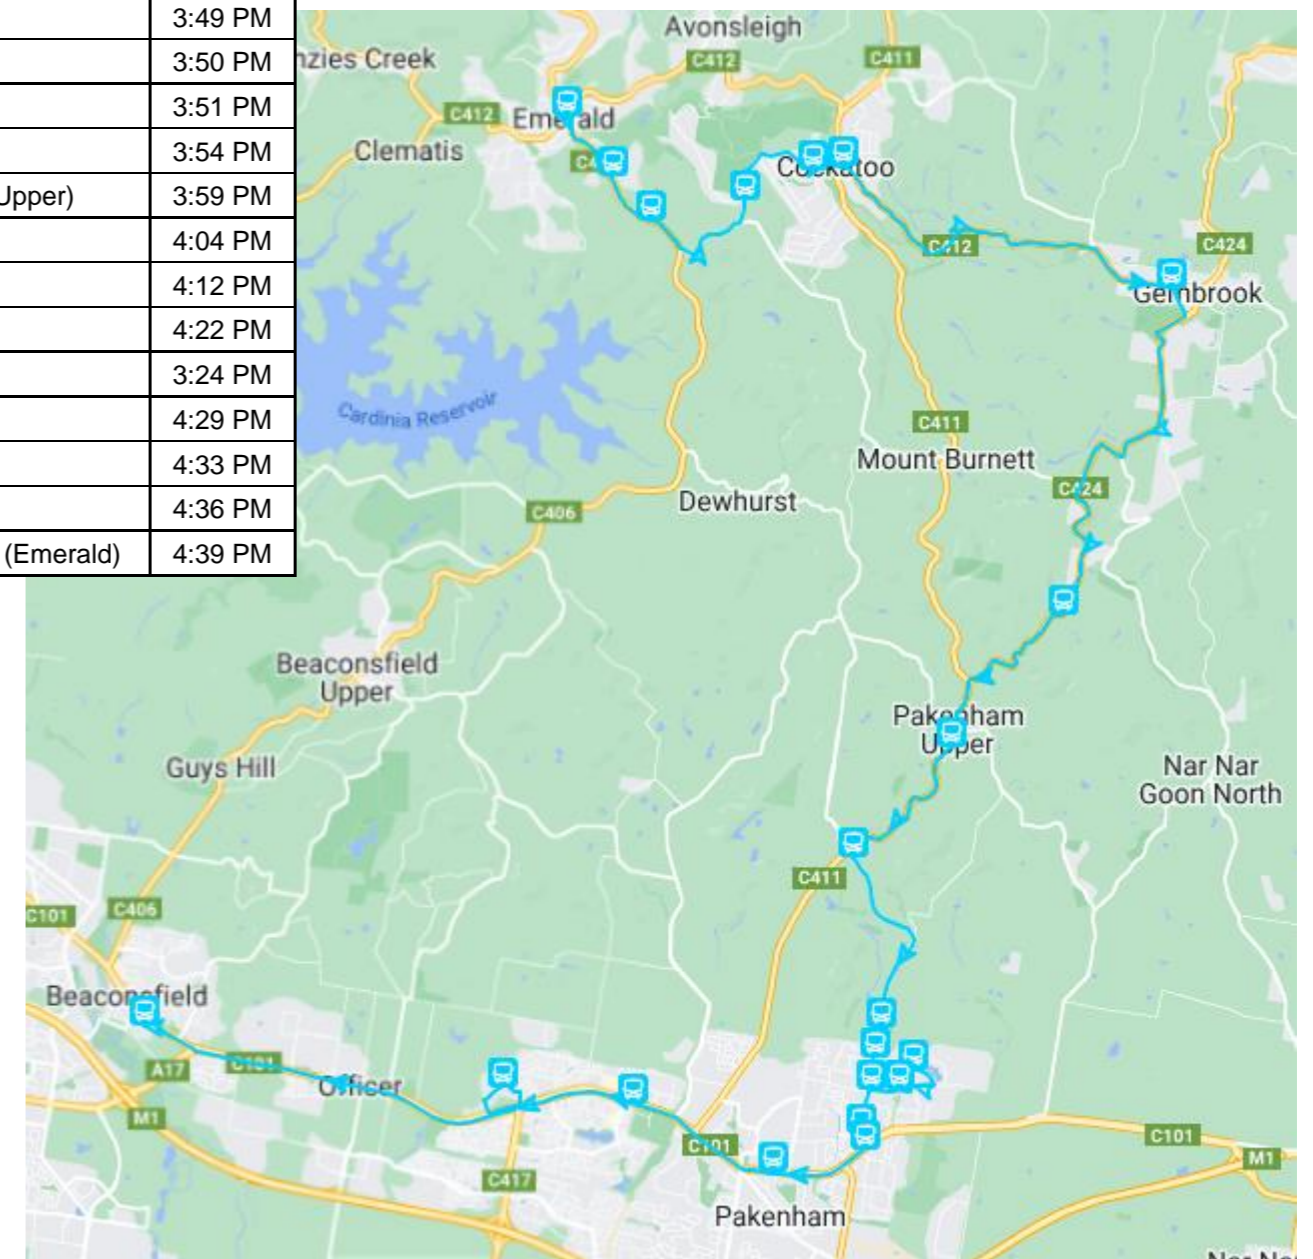

SFXC BUS 6 - AM			SFXC BUS 6 - PM		
1	Beaconsfield-Emerald Rd/Belgrave-Gembrook Rd (Emerald)	7:06 AM	1	St Francis Xavier - Beaconsfield Campus	3:15 PM
2	Ozone Ave/Beaconsfield-Emerald Rd (Emerald)	7:09 AM	2	St Francis Xavier - Officer Campus	3:30 PM
3	Majestic Drive/Bailey Road (Cockatoo)	7:11 AM	3	Michael St/Princes Hwy (Pakenham)	3:35 PM
4	Baker St/Bailey Rd (Cockatoo)	7:15 AM	4	Deveney St/Princes Hwy (Pakenham)	3:40 PM
5	Pakenham Rd/McBride St (Cockatoo)	7:18 AM	5	Princes Hwy/Army Rd (Pakenham)	3:43 PM
6	Redwood Rd/Main St (Gembrook)	7:26 AM	6	Pakenham Hills Primary School/Army Rd (Pakenham)	3:45 PM
7	Gembrook Rd/Harvie Rd (Pakenham Upper)	7:36 AM	7	Ben Dr/Leigh Dr (Pakenham)	3:46 PM
8	Henry Blackburn Oval/Pakenham Rd (Pakenham Upper)	7:40 AM	8	Windermere Blvd after Powell PI (Pakenham)	3:49 PM
9	Pakenham Rd/Army Rd (Pakenham)	7:44 AM	9	Manna Gum Dr/Army Rd (Pakenham)	3:50 PM
10	Mullane Rd/Army Rd (Pakenham)	7:48 AM	10	Mullane Rd/Army Rd (Pakenham)	3:51 PM
11	Army Rd (Pakenham) No 148 Army Rd	7:49 AM	11	Reynolds Rd/Army Rd (Pakenham)	3:54 PM
12	Windermere Blvd after Powell PI (Pakenham)	7:50 AM	12	Henry Blackburn Oval/Pakenham Rd (Pakenham Upper)	3:59 PM
13	Ben Dr/Leigh Dr (Pakenham)	7:53 AM	13	Clink Rd/Gembrook Rd (Pakenham Upper)	4:04 PM
15	Pakenham Hills Primary School/Army Rd (Pakenham)	7:54 AM	14	Redwood Rd/Main St (Gembrook)	4:12 PM
15	Princes Hwy/Army Rd (Pakenham)	7:56 AM	15	Pakenham Rd/McBride St (Cockatoo)	4:22 PM
16	Army Rd/Princes Hwy (Pakenham)	7:58 AM	16	Baker St/Bailey Rd (Cockatoo)	3:24 PM
17	James St/Princes Hwy (Pakenham)	8:03 AM	17	Majestic Dr/Bailey Rd (Cockatoo)	4:29 PM
18	Lakeside Bvd/Princes Hwy (Pakenham)	8:08 AM	18	Ozone Ave/Beaconsfield-Emerald Rd (Emerald)	4:33 PM
19	St Francis Xavier - Officer Campus	8:15 AM	19	Station Ave/Beaconsfield-Emerald Rd (Emerald)	4:36 PM
20	St Francis Xavier - Beaconsfield Campus	8:30 AM	20	Beaconsfield-Emerald Rd/Belgrave-Gembrook Rd (Emerald)	4:39 PM