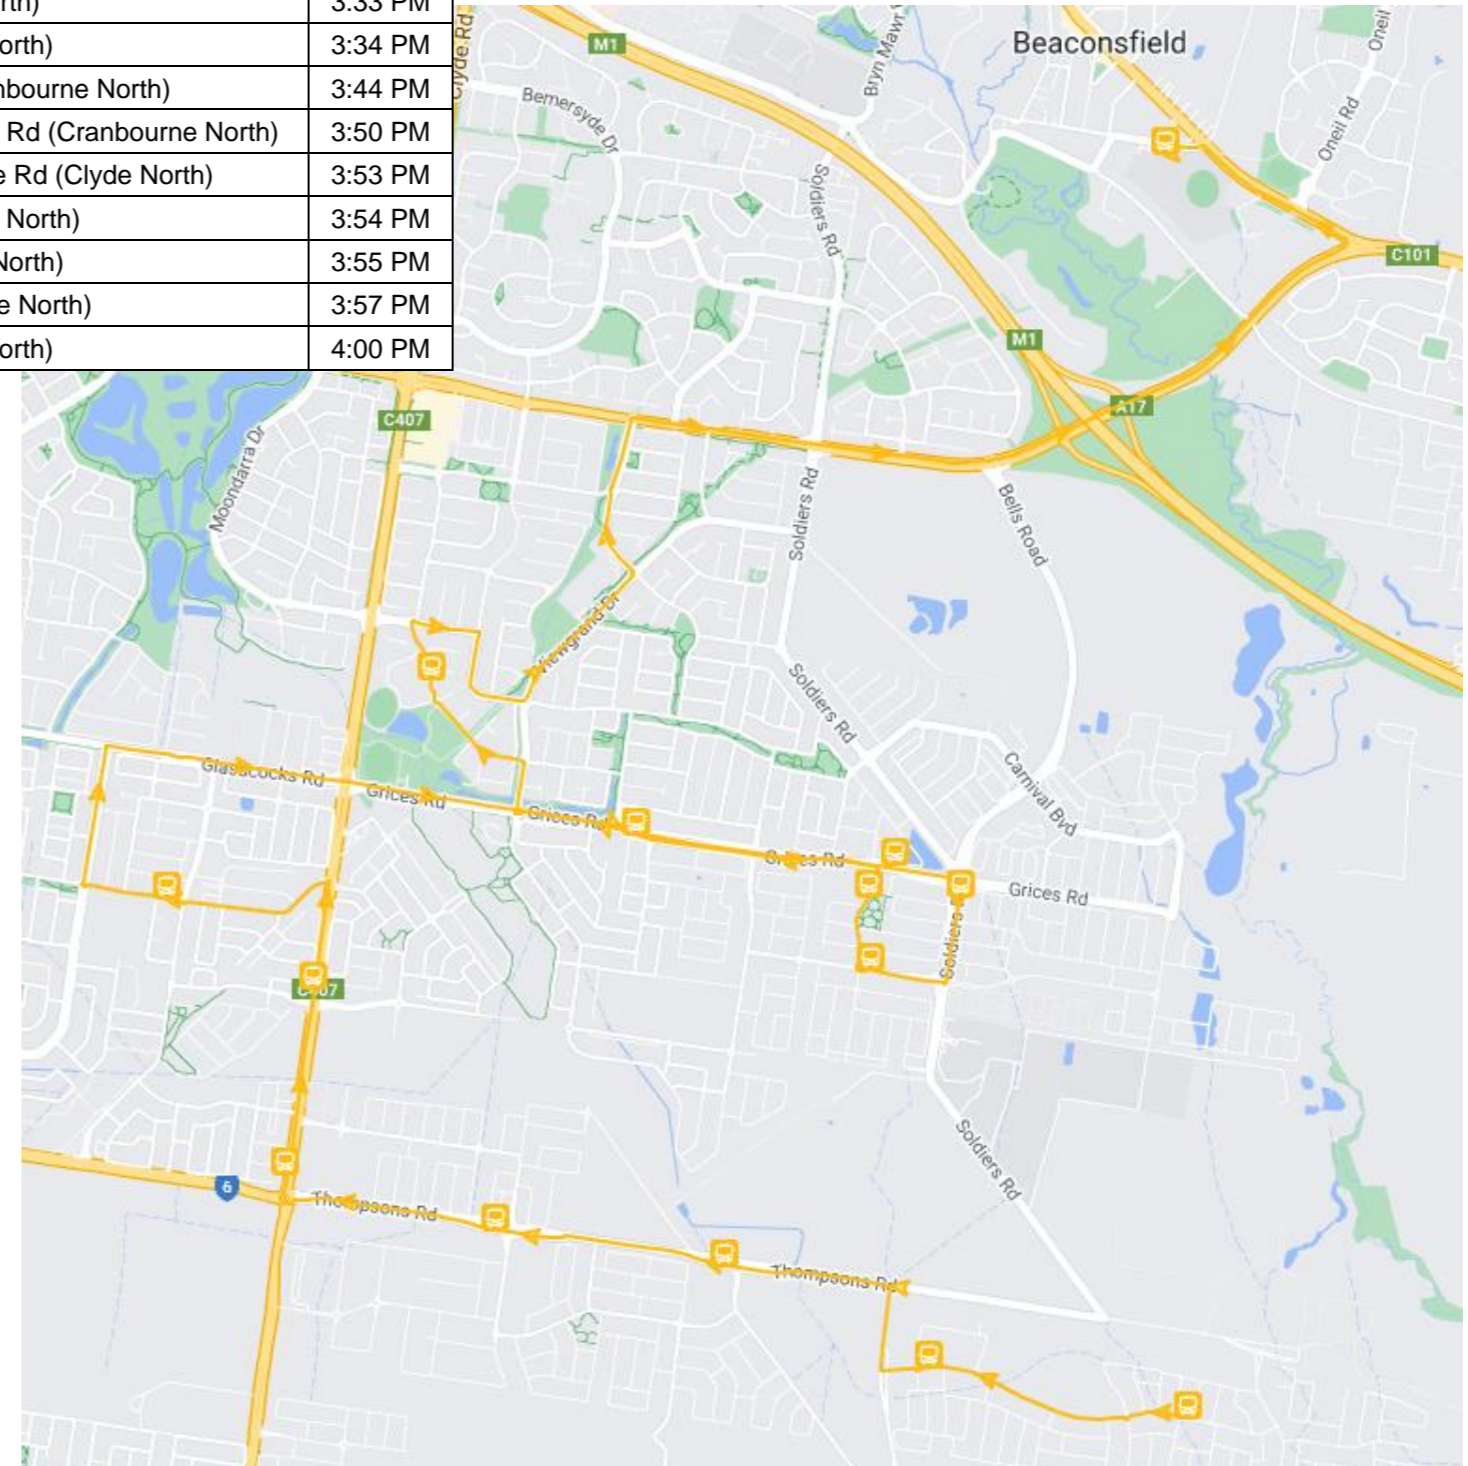

SFX BUS 3 - AM			SFX BUS 3 - PM		
1	Catees St/St Germain Bvd (Clyde North)	7:43 AM	1	St Francis Xavier - Beaconsfield Campus	3:10 PM
2	Bonaparte St/St Germain Bvd (Clyde North)	7:47 AM	2	St Francis Xavier - Berwick Campus	3:25 PM
3	Ceduna Rd/Thompsons Rd (Clyde North)	7:49 AM	3	Kirrabilli Pde/Grices Rd (Clyde North)	3:30 PM
4	Matterhorn Dr/Thompson Rd (Clyde North)	7:52 AM	4	Leisurewood Dr/Grices Rd (Clyde North)	3:31 PM
5	Thompsons Rd/Berwick-Cranbourne Rd (Clyde North)	7:55 AM	5	Grices Rd/Soldiers Rd (Clyde North)	3:32 PM
6	Arbourlea Blvd/Berwick-Cranbourne Rd (Cranbourne North)	7:57 AM	6	Como Pde/Viewbright Rd (Clyde North)	3:33 PM
7	Wheeler Park Dr/Alisma Blvd (Cranbourne North)	8:09 AM	7	Wheelwright St/Como Pde (Clyde North)	3:34 PM
8	Leisurewood Dr/Grices Rd (Clyde North)	8:11 AM	8	Wheeler Park Dr/Alisma Blvd (Cranbourne North)	3:44 PM
9	Grices Rd/Soldiers Rd (Clyde North)	8:12 AM	9	Arbourlea Blvd/Berwick Cranbourne Rd (Cranbourne North)	3:50 PM
10	Como Pde/Viewbright Rd (Clyde North)	8:15 AM	10	Thompsons Rd/Berwick-Cranbourne Rd (Clyde North)	3:53 PM
11	Wheelwright St/Como Pde (Clyde North)	8:17 AM	11	Matterhorn Dr/Thompson Rd (Clyde North)	3:54 PM
12	Bonnington Blvd/Grices Rd (Clyde North)	8:21 AM	12	Ceduna Rd/Thompsons Rd (Clyde North)	3:55 PM
13	St Francis Xavier - Berwick Campus	8:25 AM	13	Bonaparte St/St Germain Bvd (Clyde North)	3:57 PM
14	St Francis Xavier - Beaconsfield Campus	8:40 AM	14	Catees St/St Germain Bvd (Clyde North)	4:00 PM