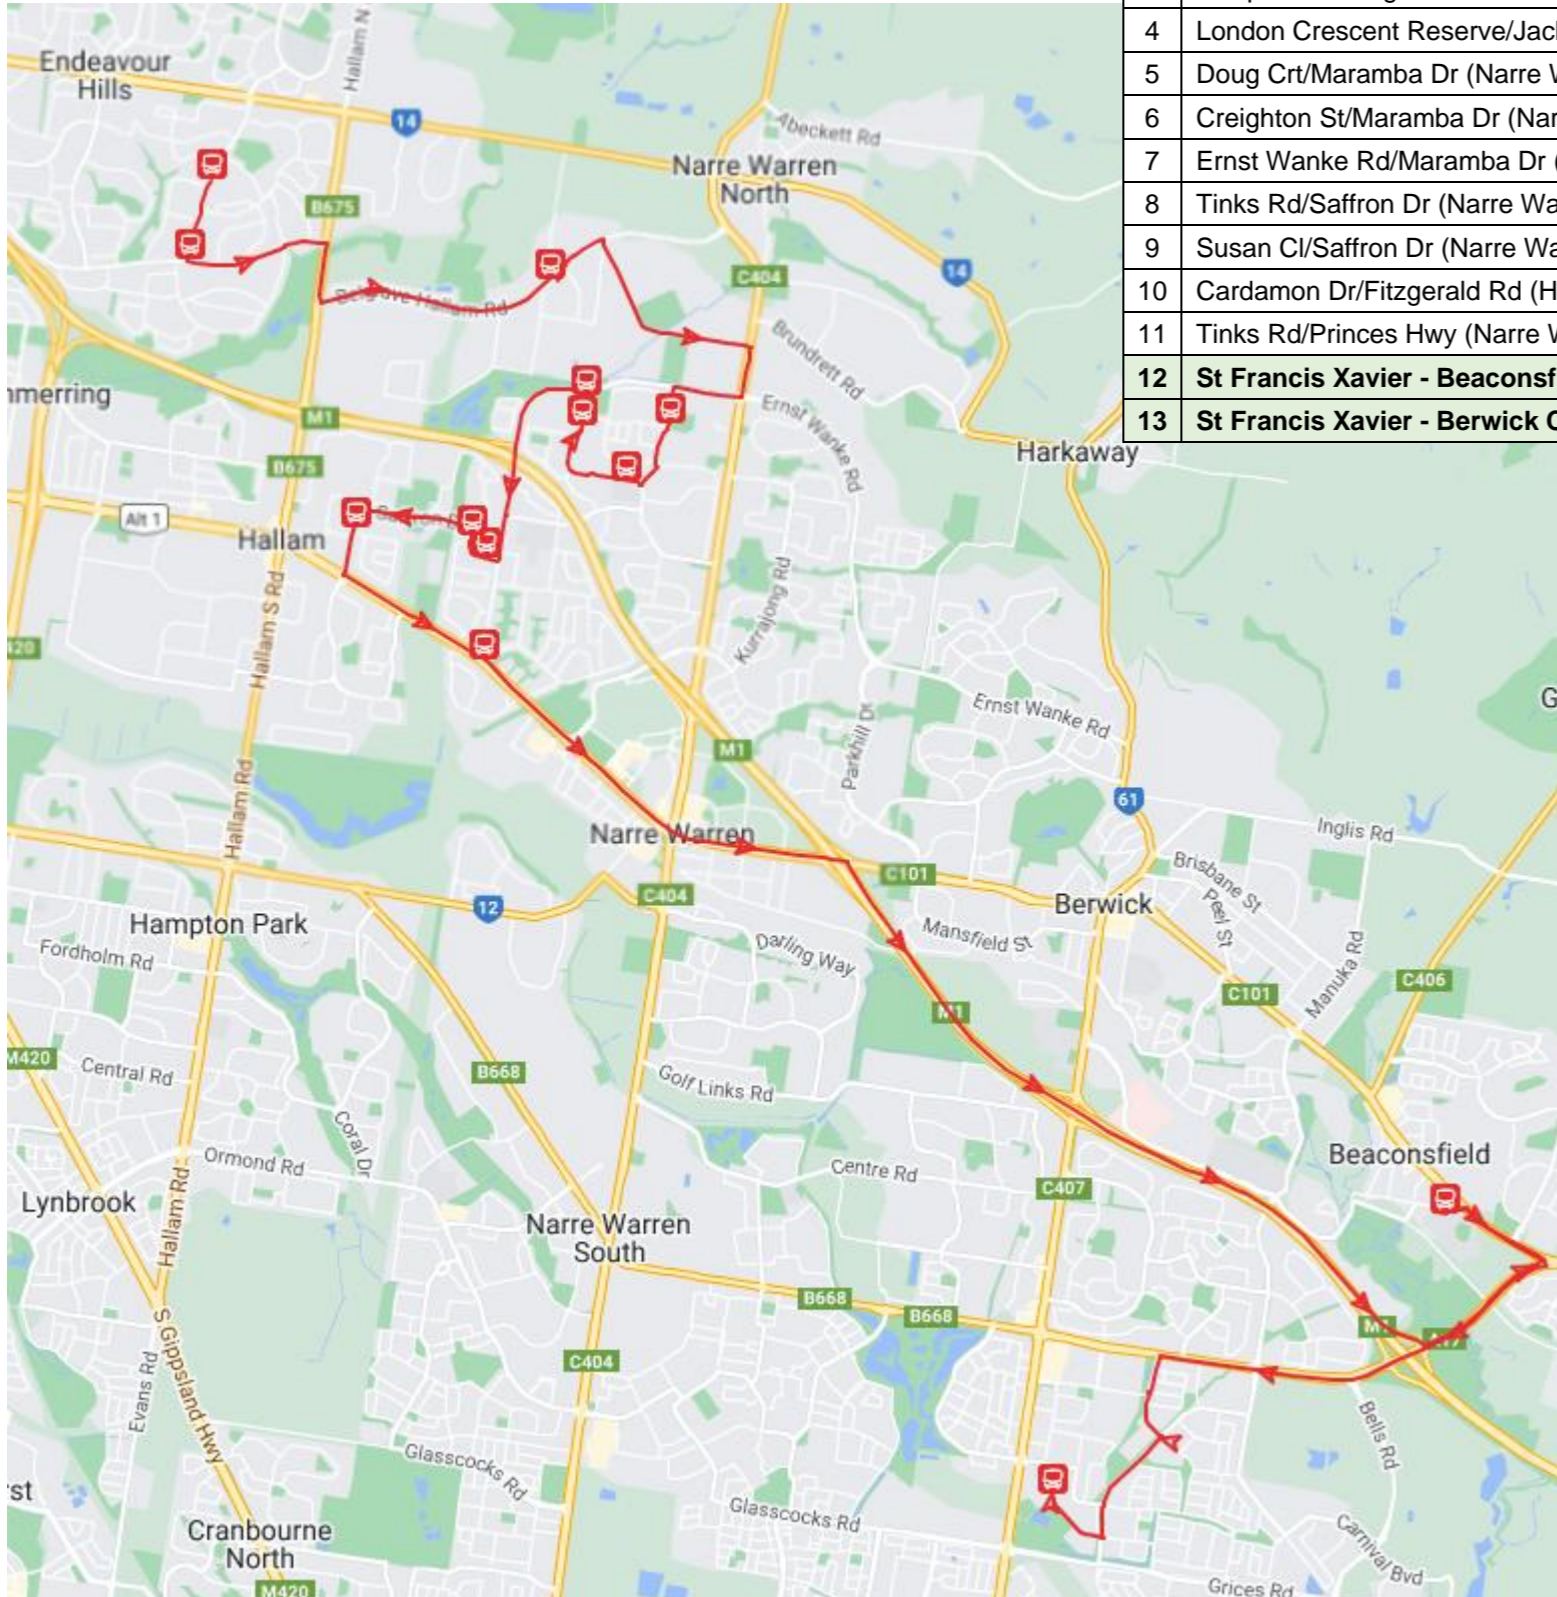

# Bus 1 / Shuttle 1

[AM Bus Routes](#) | [PM Bus Routes](#)

Connects with Shuttle 5 at BEA campus which travels to OFF campus.

SFXC BUS 1 - AM			SFXC BUS 1 - PM		
1	Sydney Parkinson Ave/John Fawkner Dr (Endeavour Hills)	7:14 AM	1	<b>St Francis Xavier - Berwick Campus</b>	<b>3:15 PM</b>
2	Southern Cross Primary School/John Fawkner Dr	7:17 AM	2	<b>St Francis Xavier - Beaconsfield Campus</b>	<b>3:41 PM</b>
3	Jacques Rd/Belgrave-Hallam Rd (Narre Warren North)	7:20 AM	3	Tinks Rd/Princes Hwy (Narre Warren)	4:02 PM
4	London Crescent Reserve/Jacksons Rd (Narre Warren)	7:27 AM	4	Cardamon Dr/Fitzgerald Rd (Hallam)	4:05 PM
5	Doug Crt/Maramba Dr (Narre Warren)	7:28 AM	5	Susan Ct/Saffron Dr (Narre Warren)	4:08 PM
6	Creighton St/Maramba Dr (Narre Warren)	7:30 AM	6	Tinks Rd/Saffron Dr (Narre Warren)	4:09 PM
7	Ernst Wanke Rd/Maramba Dr (Narre Warren)	7:35 AM	7	Drummer Ln/Maramba Dr (Narre Warren)	4:18 PM
8	Tinks Rd/Saffron Dr (Narre Warren)	7:42 AM	8	Hedley Ct/Maramba Dr (Narre Warren)	4:20 PM
9	Susan Ct/Saffron Dr (Narre Warren)	7:43 AM	9	Lana Pl/Maramba Dr (Narre Warren)	4:22 PM
10	Cardamon Dr/Fitzgerald Rd (Hallam)	7:45 AM	10	London Crescent Reserve/Jacksons Rd (Narre Warren)	4:24 PM
11	Tinks Rd/Princes Hwy (Narre Warren)	7:50 AM	11	Jacques Rd/Belgrave Hallam Rd (Narre Warren North)	4:28 PM
12	<b>St Francis Xavier - Beaconsfield Campus</b>	<b>8:10 AM</b>	12	Currie Ave/John Fawkner Dr	4:33 PM
13	<b>St Francis Xavier - Berwick Campus</b>	<b>8:25 AM</b>	13	Sydney Parkinson Ave/John Fawkner Dr (Endeavour Hills)	4:36 PM