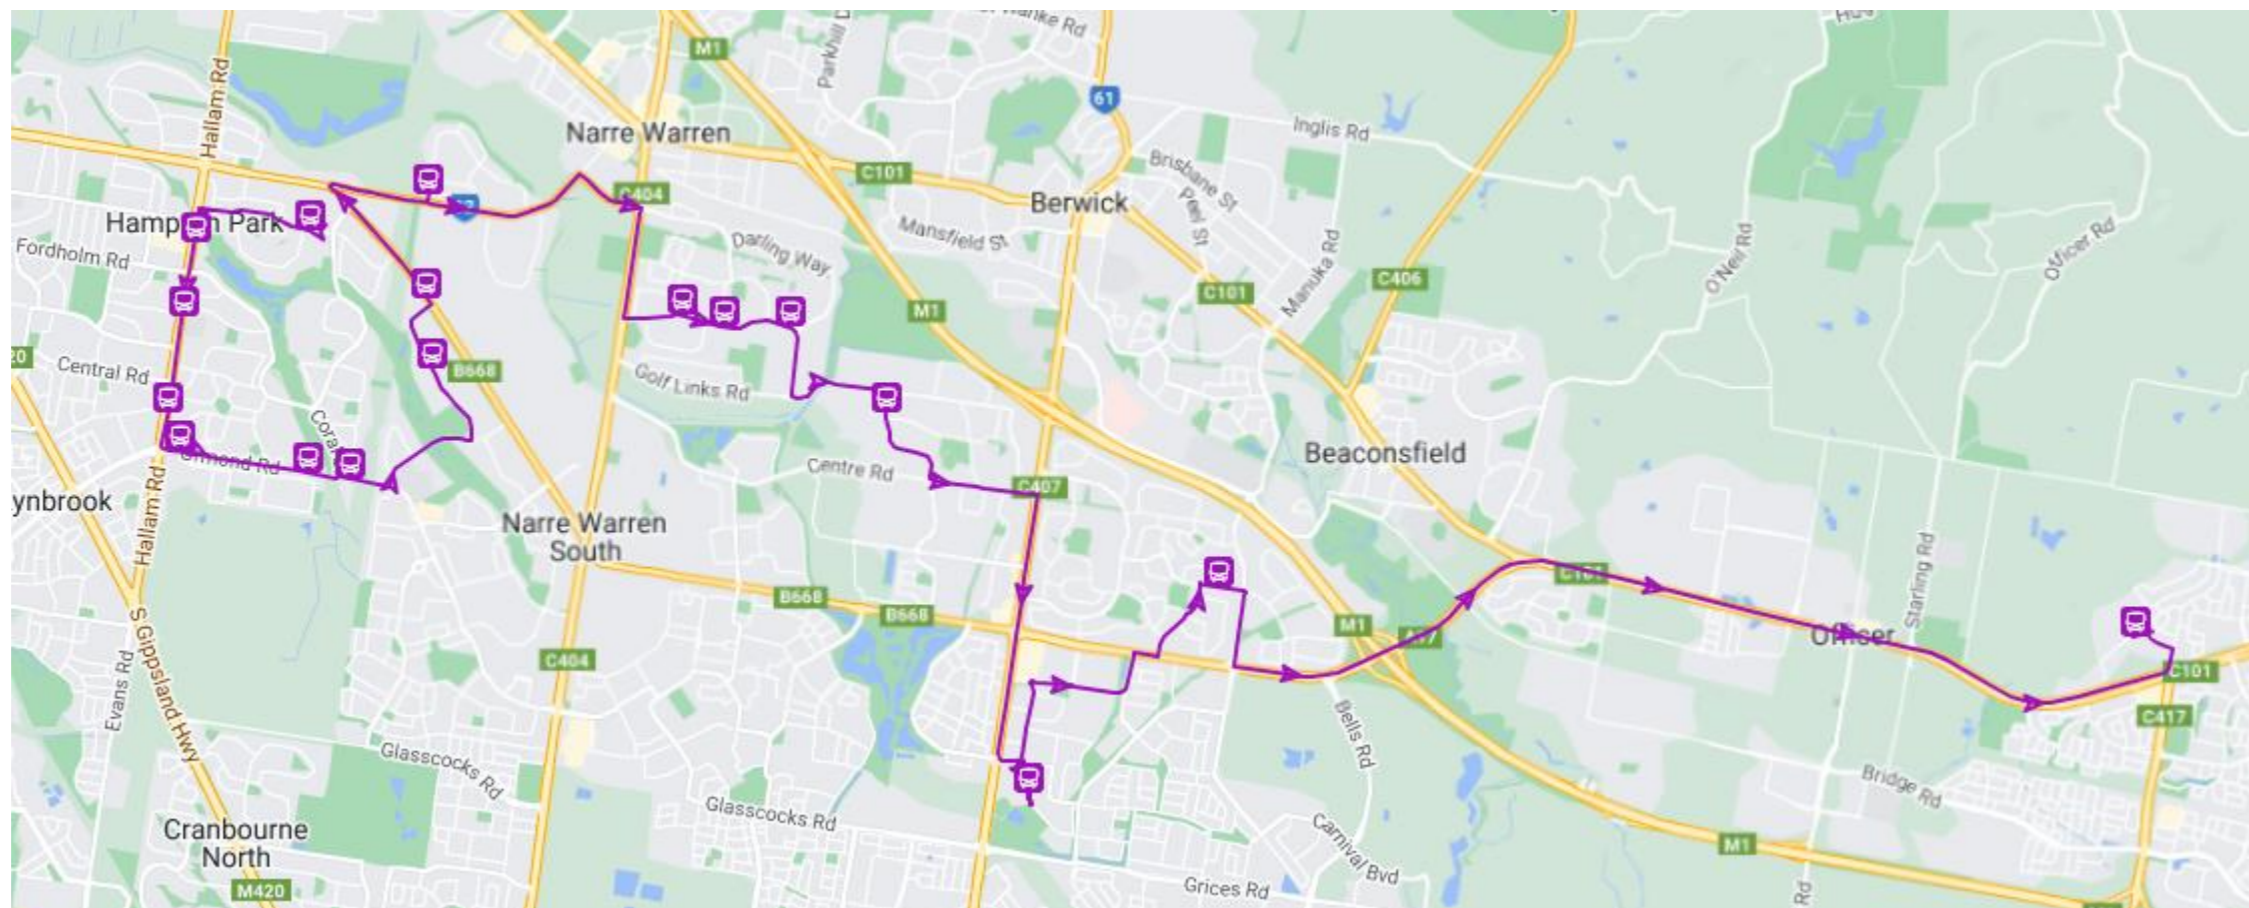

SFXC BUS 10 - AM			SFXC BUS 10 - PM		
1	Kilberry Valley Primary School/Warana Dr (Hampton Park)	7:20 AM	1	St Francis Xavier - Officer Campus	3:10 PM
2	Hampton Park SC/Hallam Rd (Hampton Park)	7:25 AM	2	Shuttle Stop: McCubbin Way/Streeton Way (Berwick)	3:25 PM
3	St Kevin's PS/Hallam Rd	7:26 AM	3	St Francis Xavier - Berwick Campus	3:30 PM
4	Horizon Bvd/Hallam Rd (Hampton Park)	7:28 AM	4	Hancock Dr/Bellevue Dr (Berwick)	3:40 PM
5	Hallam Rd/Ormond Rd (Hampton Park)	7:29 AM	5	Darling Way/Fleetwood Dr (Berwick)	3:43 PM
6	Oakman Ct/Ormond Rd	7:31 AM	6	Rosemont Dr/Fleetwood Dr (Narre Warren)	3:45 PM
7	Coral Dr/Ormond Rd (Hampton Park)	7:31 AM	7	Coonara Ct/Fleetwood Dr (Narre Warren)	3:46 PM
8	Pike Cl/Lake View Dr (Narre Warren South)	7:35 AM	8	Grenfell Rise/Harold Keys Dr (Narre Warren South)	3:53 PM
9	Lake View Dr/Pound Rd (Narre Warren South)	7:37 AM	9	Carly Cl/Lake View Dr (Narre Warren South)	3:58 PM
10	Grenfell Rise/Harold Keys Dr (Narre Warren South)	7:41 AM	10	Pike Cl/Lake View Dr (Narre Warren South)	3:59 PM
11	Coonara Ct/Fleetwood Dr (Narre Warren)	7:47 AM	11	Coral Dr/Ormond Rd (Hampton Park)	4:02 PM
12	Rosemont Dr/Fleetwood Dr (Narre Warren)	7:48 AM	12	Bluegum Way/Ormond Rd	4:02 PM
13	Darling Way/Fleetwood Dr (Berwick)	7:50 AM	13	Hallam Rd/Ormond Rd (Hampton Park)	4:04 PM
14	Hancock Dr/Bellevue Dr (Berwick)	7:54 AM	14	Olive Rd/Hallam Rd (Hampton Park)	4:06 PM
15	St Francis Xavier - Berwick Campus	8:15 AM	15	St Kevin's PS/Hallam Rd	4:08 PM
16	Shuttle Stop: McCubbin Way/Streeton Way (Berwick)	8:23 AM	16	Hampton Park SC/Hallam Rd (Hampton Park)	4:09 PM
17	St Francis Xavier - Officer Campus	8:40 AM	17	Kilberry Valley Primary School/Warana Dr (Hampton Park)	4:15 PM